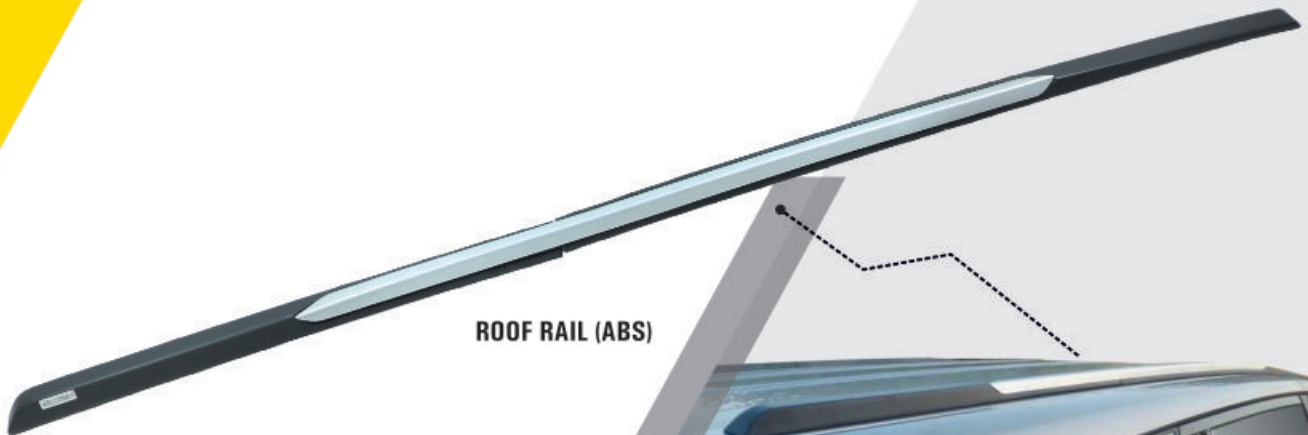

TERENDO REAR (ABS)

REAR (SS)

SIDE STEPS (ABS) (O.E. TYPE)

SIDE STEP (ABS)

TERENDO REAR (ABS)

ROOF RAIL (ABS)

CARENS

SIDE STEP - CARENS (ABS) (O.E. TYPE)

ROOF RAIL (ABS) (O.E. TYPE)

ABS ROOF RAILS

- Ultra Modern Elevation Design
- Premium Quality ABS material
- Give your car a sporty look
- Easy to install

MAHINDRA

- Scorpio N
- Scorpio Classic
- Bolero Neo
- Bolero
- XUV 300