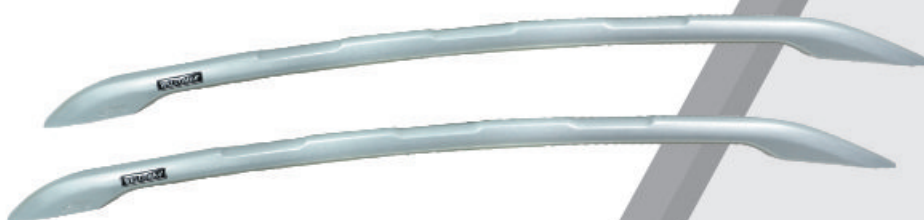

VENUE

EXTER

SANTRO

PUNCH

TIAGO

ROOF RAIL

ALTROZ

NEXON