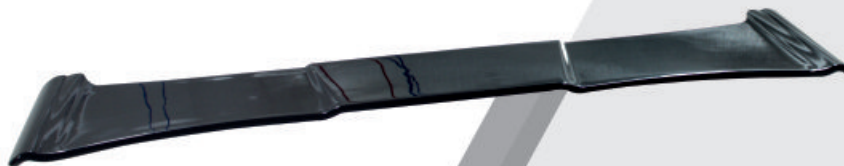

REAR SPOILER (ABS)

VIRTUS

REDIGO

XL-6 WITH LIGHT

POLO SPORT

SLAVIA LIP