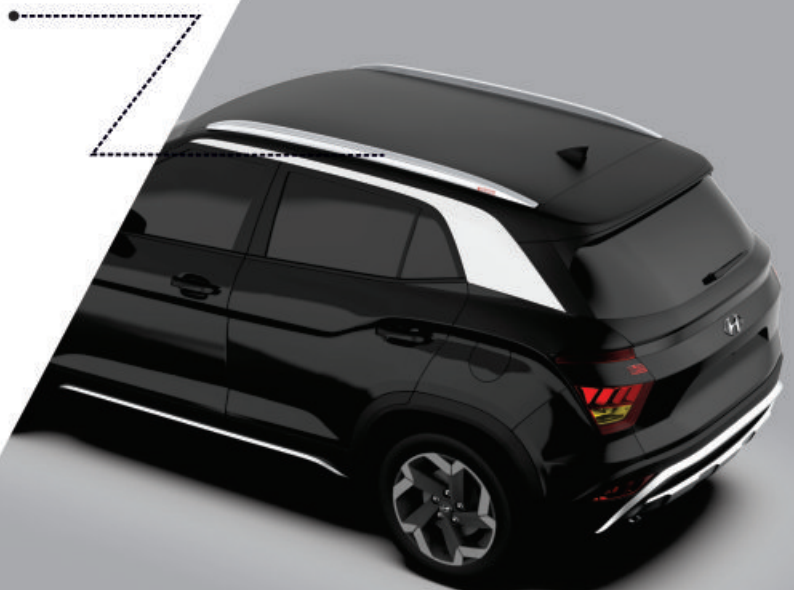

FRONT DIFFUSER (GT LINE) (ABS)

REAR DIFFUSER (ABS)

REAR DIFFUSER (GT LINE) (ABS)

SIDE STEP (ABS) (O.E. TYPE)

PIANO (ABS) BLACK / MATT BLACK

ROOF RAIL (ABS) SILVER & SILVER BLACK

FRONT DIFFUSER (ABS)

REAR DIFFUSER