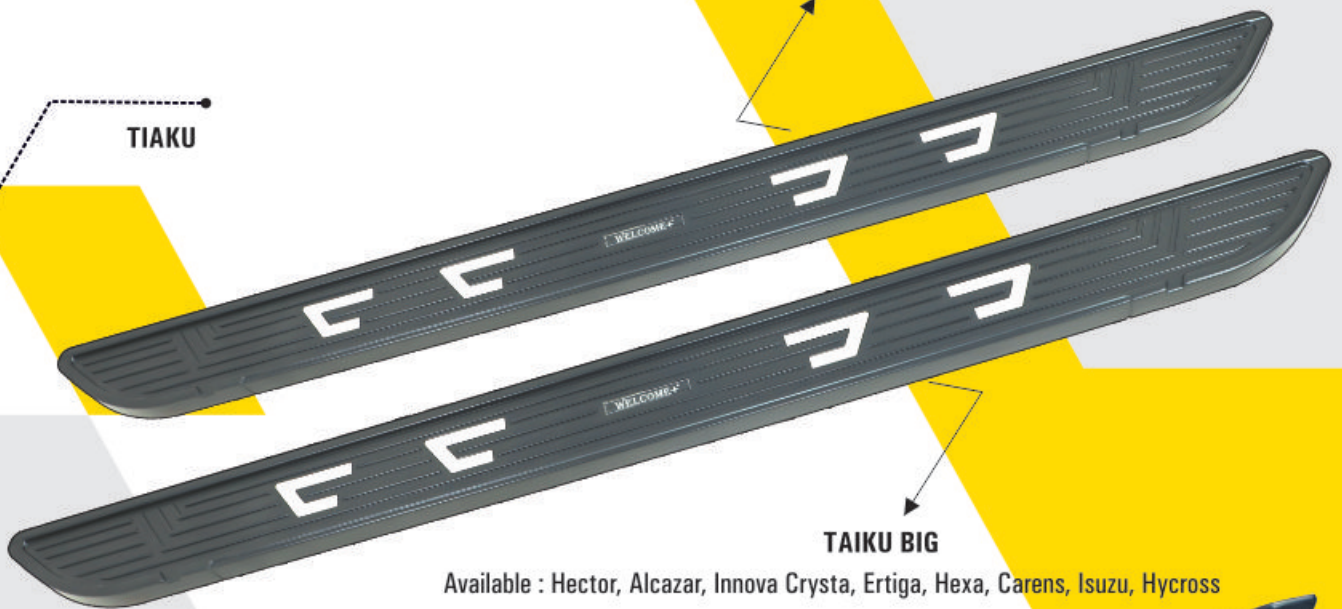

SONET

TAIKU