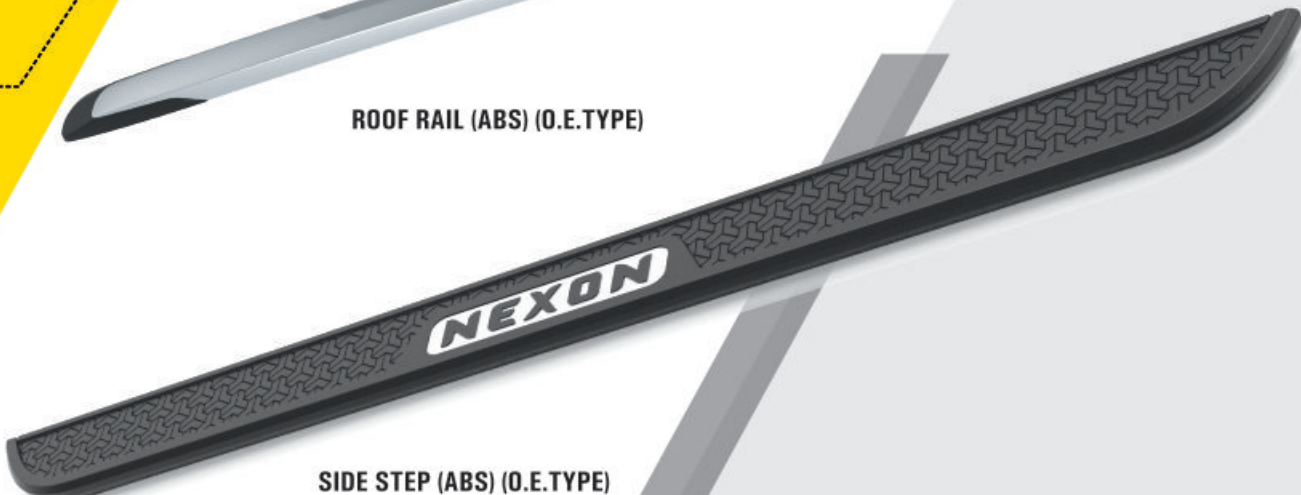

ROOF RAIL (ABS) (O.E. TYPE)

SIDE STEP (ABS) (O.E. TYPE)