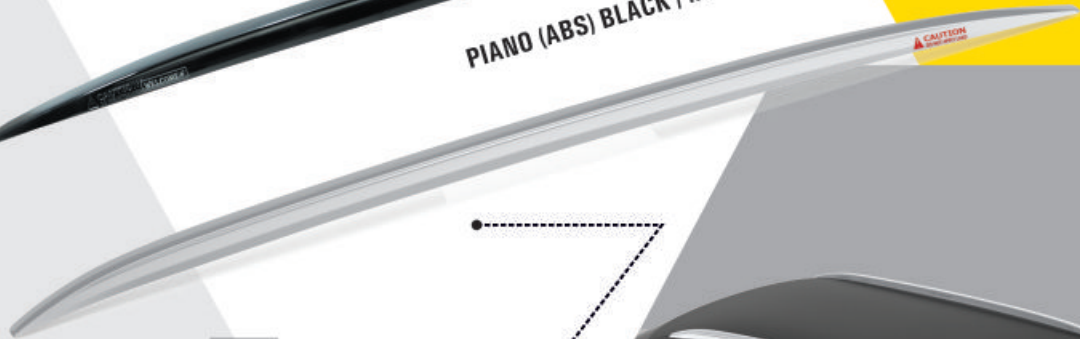

FRONT DIFFUSER (GT LINE) (ABS)

REAR DIFFUSER (ABS)

REAR DIFFUSER (GT LINE) (ABS)

SIDE STEP (ABS) (O.E. TYPE)

PIANO (ABS) BLACK / MATT BLACK

ROOF RAIL (ABS) SILVER & SILVER BLACK

FRONT DIFFUSER (ABS)

REAR DIFFUSER