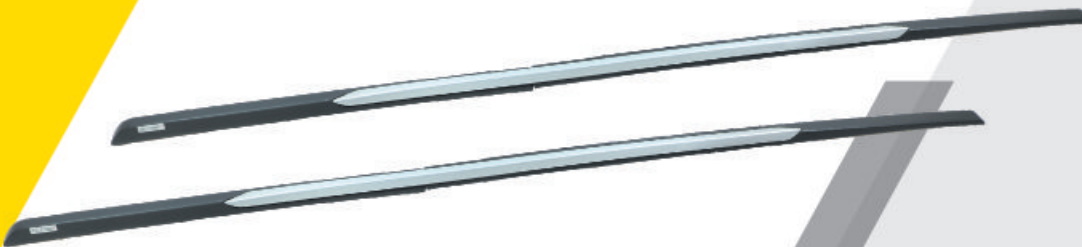

INNOVA CRYSTA